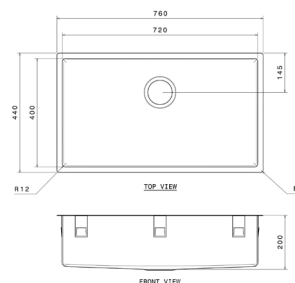

Streamlined. Functional. Classic.

SINGLE BOWL UNDERMOUNT/OVERMOUNT

L 440mm W 440mm D 200mm
CODE: PPR10B

1.5 BOWL UNDERMOUNT/OVERMOUNT

L 670mm W 440mm D 200mm
CODE: PPR15B

Included Accessories

STAINLESS STEEL BASKET WASTES

Push down to seal, pull up to drain and remove to empty.
CODE: A0084

DOUBLE BOWL UNDERMOUNT/OVERMOUNT

L 870mm W 440mm D 200mm
CODE: PPR20B

LARGE SINGLE BOWL OVERMOUNT/UNDERMOUNT

L 760mm W 440mm D 200mm
CODE: PPR10LGB