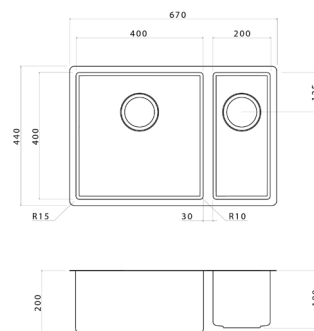

Streamlined. Functional. Classic.

SINGLE BOWL UNDERMOUNT/OVERMOUNT

L 440mm W 440mm D 200mm
CODE: PPR10B

1.5 BOWL UNDERMOUNT/OVERMOUNT

L 670mm W 440mm D 200mm
CODE: PPR15B

Included Accessories

STAINLESS STEEL BASKET WASTES

Push down to seal, pull up to drain and remove to empty.
CODE: A0084

DOUBLE BOWL UNDERMOUNT/OVERMOUNT

L 870mm W 440mm D 200mm
CODE: PPR20B

LARGE SINGLE BOWL OVERMOUNT/UNDERMOUNT

L 760mm W 440mm D 200mm
CODE: PPR10LGB