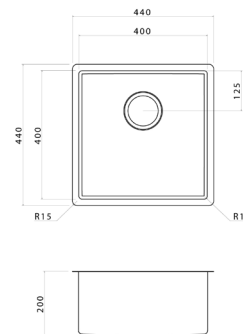

CAPRI SINK RANGE

KITCHEN, LAUNDRY & ENTERTAINING

The Clark Capri sink range gives you the flexibility of installing undermount or overmount.

Capri

The Clark Capri sink range gives you the flexibility of installing undermount or overmount. It consists of Single Bowl, 1.5 Bowl and Double Bowl Undermount. Select a single bowl if you're short on space or go for a pair for added practicality.

Streamlined. Functional. Classic.

SINGLE BOWL UNDERMOUNT/OVERMOUNT

L 440mm W 440mm D 200mm
CODE: PPR10B

1.5 BOWL UNDERMOUNT/OVERMOUNT

L 670mm W 440mm D 200mm
CODE: PPR15B

Included Accessories

STAINLESS STEEL BASKET WASTES

Push down to seal, pull up to drain and remove to empty.
CODE: A0084

DOUBLE BOWL UNDERMOUNT/OVERMOUNT

L 870mm W 440mm D 200mm
CODE: PPR20B

LARGE SINGLE BOWL OVERMOUNT/UNDERMOUNT

L 760mm W 440mm D 200mm
CODE: PPR10LGB

Legend: TH=Taphole, RHB =Right Hand Bowl, LHB= Left Hand Bowl, REV=Reversible

KITCHEN IMAGE SUPPLIED COURTESY HICKINBOTHAM