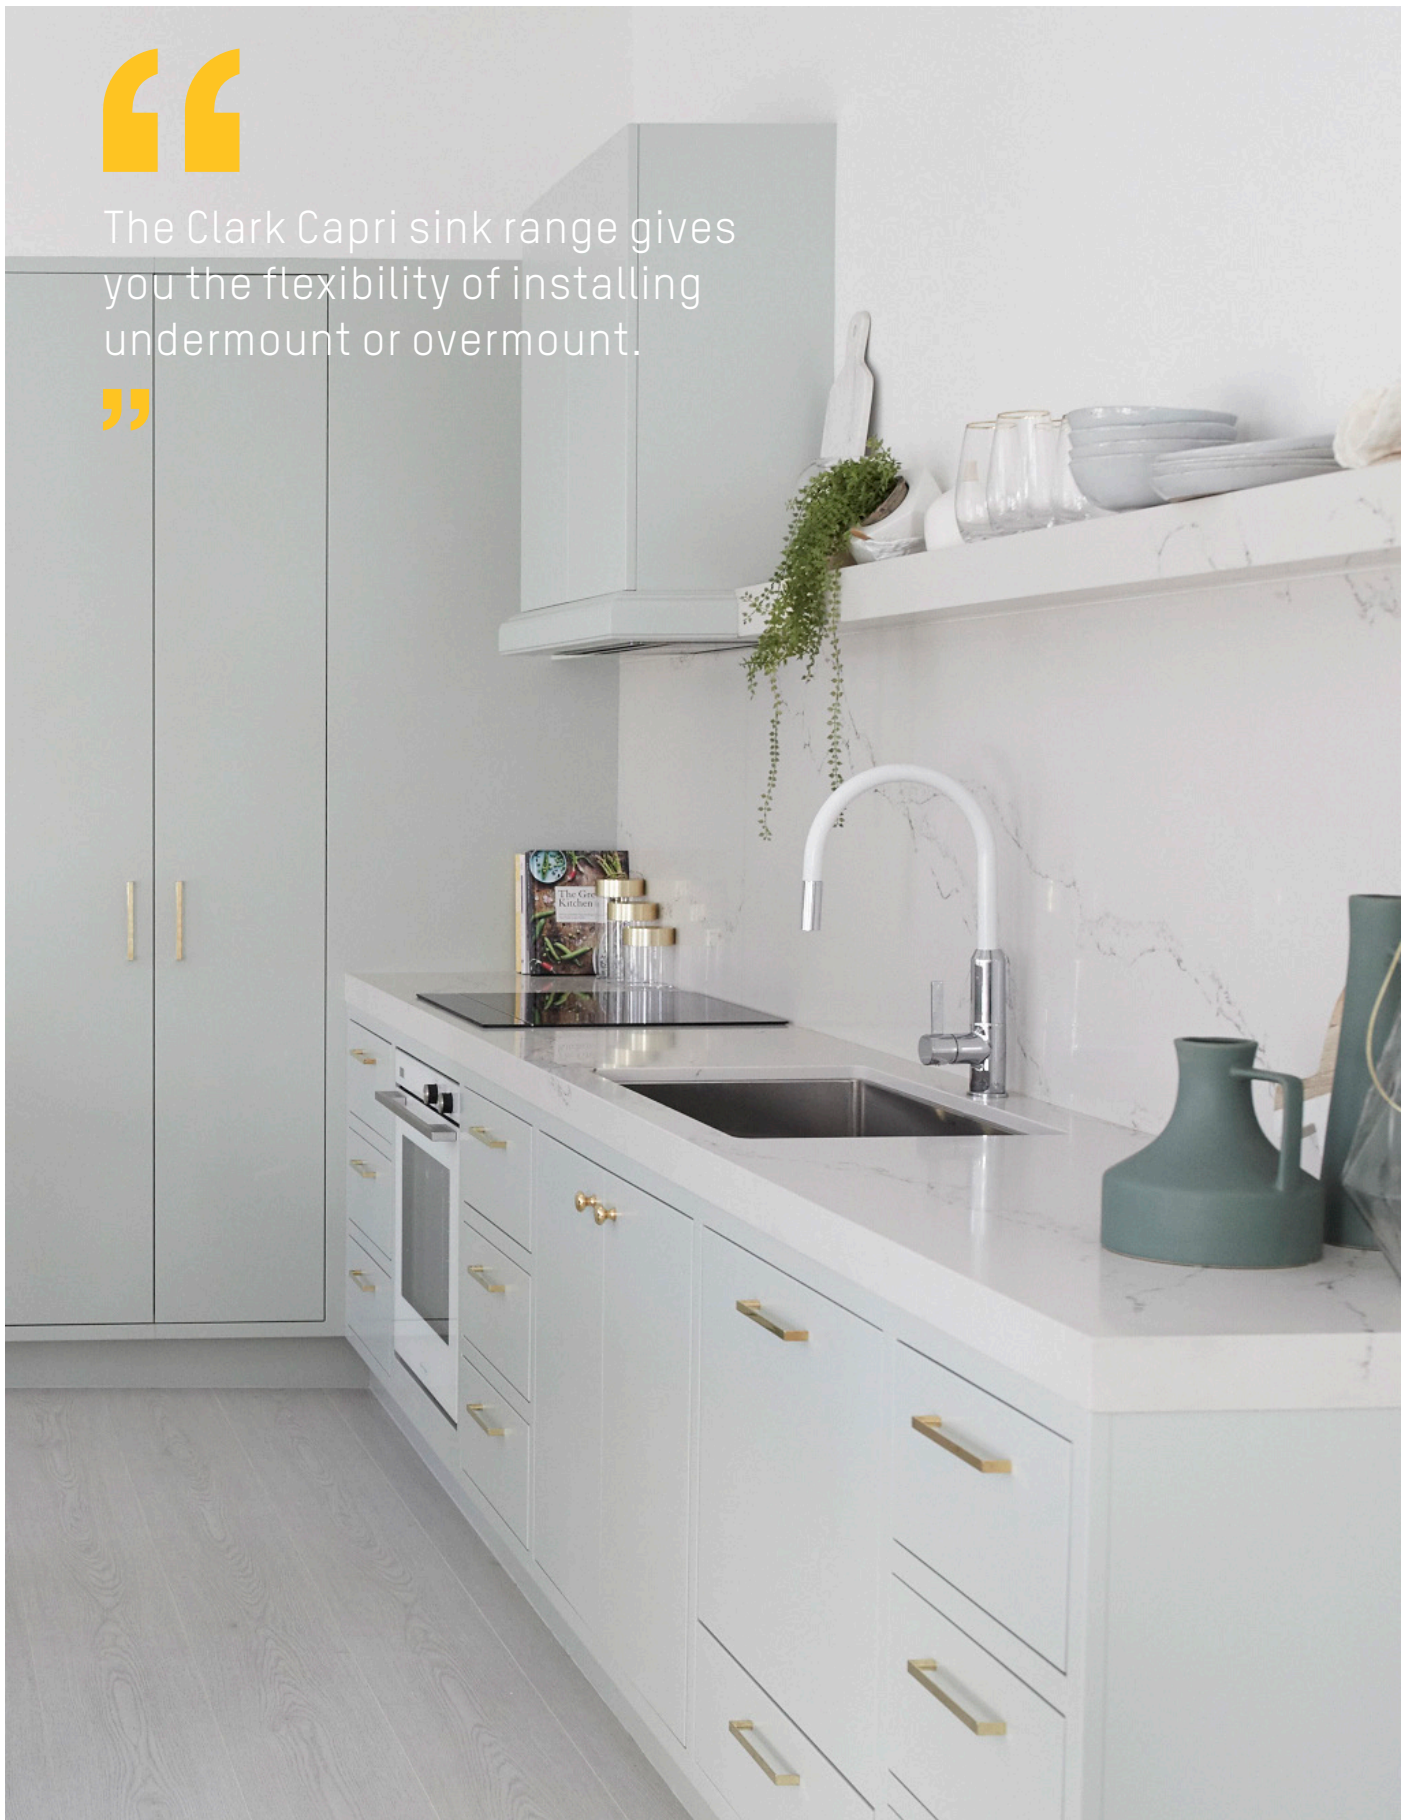

CAPRI SINK RANGE

KITCHEN, LAUNDRY & ENTERTAINING

The Clark Capri sink range gives you the flexibility of installing undermount or overmount.

Capri

The Clark Capri sink range gives you the flexibility of installing undermount or overmount. It consists of Single Bowl, 1.5 Bowl and Double Bowl Undermount. Select a single bowl if you're short on space or go for a pair for added practicality.