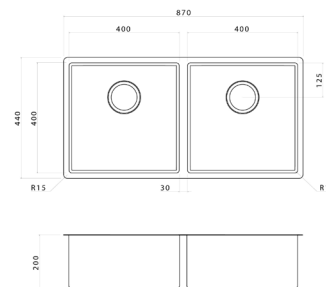

Streamlined. Functional. Classic.

SINGLE BOWL UNDERMOUNT/OVERMOUNT

L 440mm W 440mm D 200mm
CODE: PPR10B

1.5 BOWL UNDERMOUNT/OVERMOUNT

L 670mm W 440mm D 200mm
CODE: PPR15B

Included Accessories

STAINLESS STEEL BASKET WASTES

Push down to seal, pull up to drain and remove to empty.
CODE: A0084

DOUBLE BOWL UNDERMOUNT/OVERMOUNT

L 870mm W 440mm D 200mm
CODE: PPR20B

LARGE SINGLE BOWL OVERMOUNT/UNDERMOUNT

L 760mm W 440mm D 200mm
CODE: PPR10LGB

Legend: TH=Taphole, RHB =Right Hand Bowl, LHB= Left Hand Bowl, REV=Reversible

KITCHEN IMAGE SUPPLIED COURTESY HICKINBOTHAM