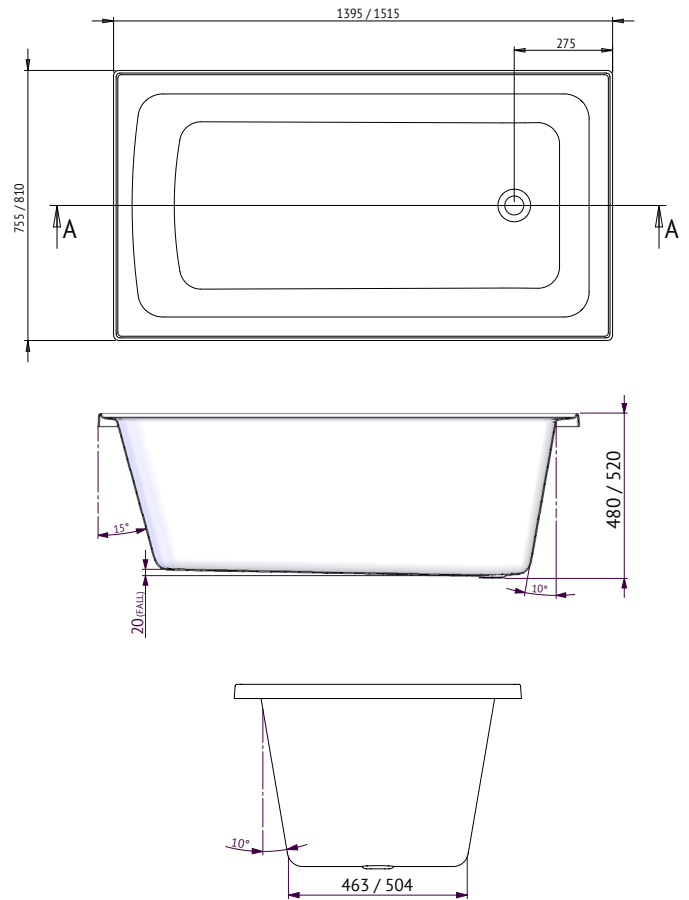

## Inset Bath

### SHENSEKI INSET BATH

Small in size and big on impact, the Shenseki is ideal for the small bathroom. Maximising space and internal depth for a comfortable bathing experience.

#### SIZE (l)x(w)x(h)

- SHEN1400W ~ 1395 x 755 x 480 (mm)
- SHEN1510W ~ 1515 x 810 x 520 (mm)

#### CAPACITY\* & NET WEIGHT

- 1395mm ~ 137 litres      20.5 kg
- 1515mm ~ 194 litres      21.0 kg

\*200mm below bath rim