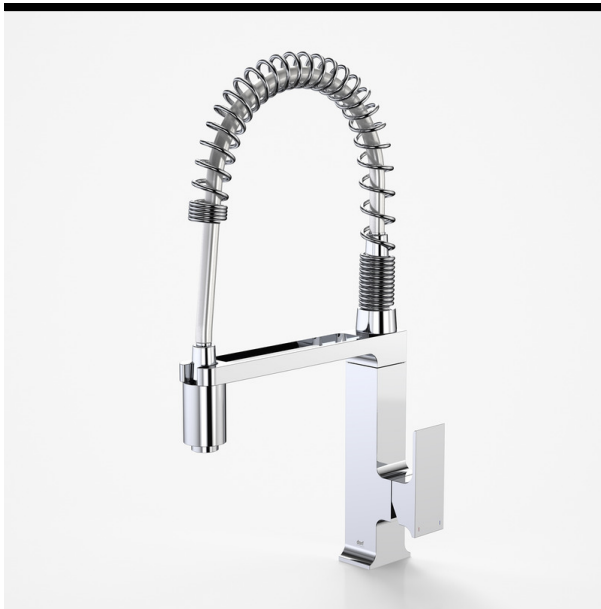

The below products have been shared with you through the Caroma Specify website.

Visit specify.caroma.com.au to find more inspirational and innovative bathroom products.

JOVIAN PULL DOWN SINK MIXER

Sleek, artistic and functional. Jovian's intense lines and distinctly European looking design will transform your bathroom or kitchen into the creative space you want it to be. Clever engineering ensures premium performance without compromising on aesthetic beauty. Our Jovian Collection is perfect for any modern home where style is celebrated.

- 35mm adjustable cartridge for added temperature and flow control
- Silicone aerator prevents calcium and limescale build-up for easy maintenance
- Pull down design for versatile use
- 180 degree swivel for increased control
- Braided stainless steel hose with polyurethane coating for strength, durability and easy cleaning
- Designed with a unique cavity for clearer sink visibility
- Quality European internals
- Complete range of Jovian mixers, showers and accessories available

PRODUCT CODES

2134.044A Jovian Pull Down Sink Mixer \$850.00*