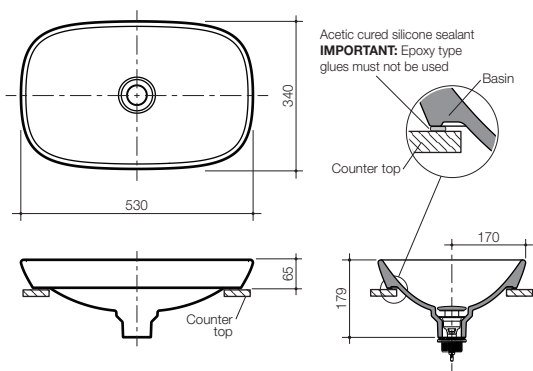

## Solid Surface Inset Vanity Basin

**Basin Size:** 530mm x 340mm (nominal).

**Bowl capacity:** 8 litres.

Simplicity is the new luxury. Caroma's **Contura** collection comprises of soft and organic shapes that enable a feeling of space. Made from solid surface, composite stone, cast from natural materials which is soft to the touch, hygienic and restorable. It also has a contemporary matte stone finish. This basin is suitable for general purpose, domestic and commercial applications.

**Tap Holes:** Basin available in no taphole only.

**Overflow:** Overflow not available.

**Fixing:** An acetic cured silicone sealant is used to secure the basin to the counter top. **Epoxy type glues must not be used.** Basin supplied with a template which must be used for the counter top cut-out.

**Installation:** Refer to *Important Information for Plumbers* section.

**Colours:** White only.

Supplied with integrated solid surface cap pop up waste.