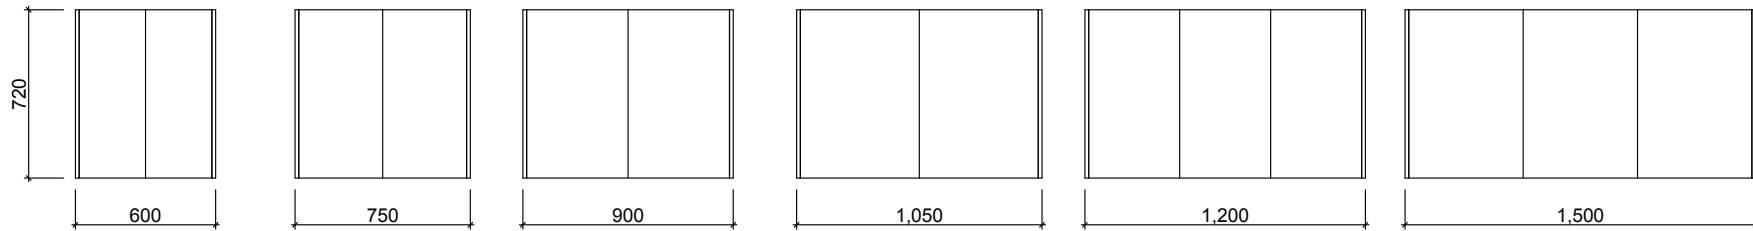

SHAVERS

Denver

All cabinets 166mm deep.

Waste size: Acrylic = 40mm, Ceramic = 32mm, Sculptured Marble = 32mm

Note: Where left or right hand options are available please specify or else cabinets will be supplied as per these drawings.

NOTE: All vanity top and basin sizes are nominal only. E&OE

Timberline