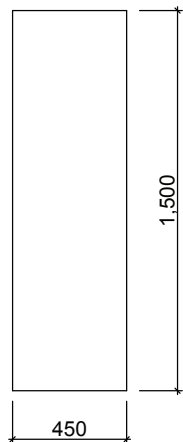

SHAVERS

Tennessee

All cabinets 166mm deep.

Waste size: Acrylic = 40mm, Ceramic = 32mm, Sculptured Marble = 32mm
Note: Where left or right hand options are available please specify or else cabinets will be supplied as per these drawings.
NOTE: All vanity top and basin sizes are nominal only. E&OE