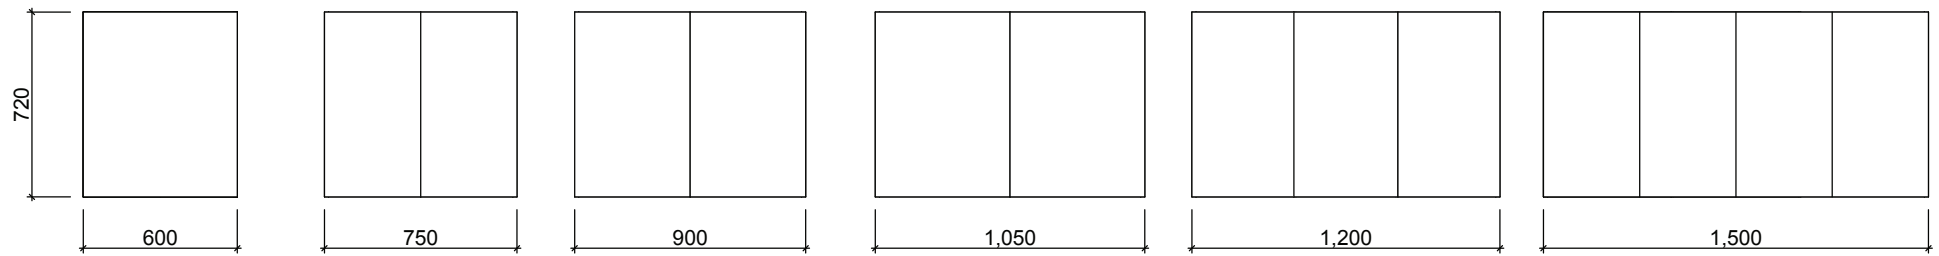

SHAVERS

Tennessee

All cabinets 166mm deep.

Waste size: Acrylic = 40mm, Ceramic = 32mm, Sculptured Marble = 32mm
Note: Where left or right hand options are available please specify or else cabinets will be supplied as per these drawings.
NOTE: All vanity top and basin sizes are nominal only. E&OE