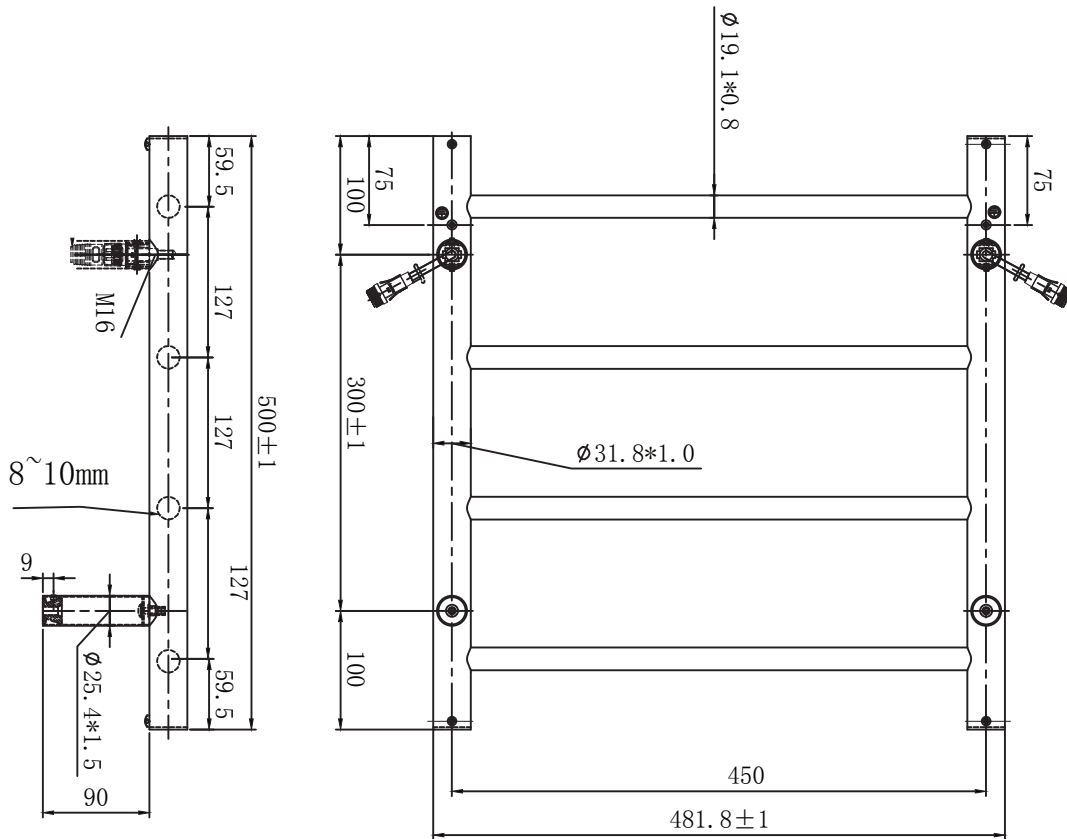

Allegra 4 Bar Heated Towel Rail

Polished Stainless JY-3340 /
Matte Black JY-3340-MB

FINISHES: Hand Polished Stainless Steel / Matte Black Electroplated

INGRESS PROTECTION RATING: 55

WORKING TEMPERATURE: 55 Degrees Celcius (+/- 5 degrees)

WATTAGE: 48 / 61

VOLTAGE: 240 AC

- Dual Wire - Wired on either side
- Can be mounted upside down
- Energy efficient non liquid filled dry element
- Quick warm up and regulated temperature
- Hard wire or plug in option included in box