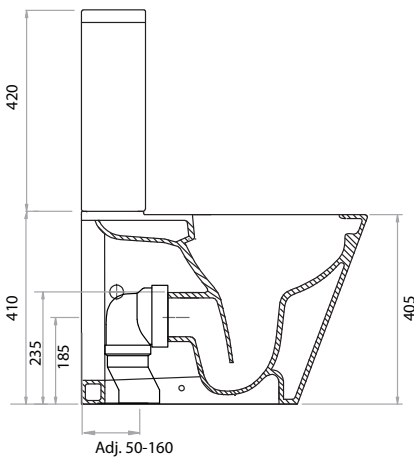

Linfa Wall Faced Suite

Product Code: PN760

The Linfa wall faced suite combines a classically simple design aesthetic with outstanding performance features. A compact, smooth sided wall faced pan complete with a slim soft close seat. The Linfa comes standard with PARISI's Easy Clean ceramic glaze and RIMLESS technology, which ensures maximum cleaning of the inner bowl is achieved.

Specifications

- Colour / Finish** — White / Gloss
- Material** — Vitreous china - Easy Clean
- P Trap** — 185mm height FFL
- S Trap** — 50-160mm using PN0030 supplied
- Var. Set Out** — Optional extra S trap 160-200mm (using collar adaptor PN0045, to be ordered separately)
- Water Inlet** — Back Inlet 730mm FFL
Bottom inlet - Left and right
- WELS** — 4 star rating 4.5/3L 3.4L avg flush
- W x D x H** — 365 x 610 x 830mm
- Seat** — Soft close, slim heavy grade, easy lift-off. UV resistant & antibacterial (Code: PN5760)
- Pan Rim** — Rimless
- Warranty** — 10 years warranty, 12 months warranty on seat
- Fixing Details** — Pan fixing brackets supplied