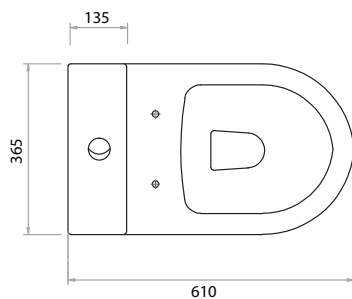

Linfa Wall Faced Suite

Product Code: PN760

The Linfa wall faced suite combines a classically simple design aesthetic with outstanding performance features. A compact, smooth sided wall faced pan complete with a slim soft close seat. The Linfa comes standard with PARISI's Easy Clean ceramic glaze and RIMLESS technology, which ensures maximum cleaning of the inner bowl is achieved.

Specifications

- Colour / Finish** — White / Gloss
- Material** — Vitreous china - Easy Clean
- P Trap** — 185mm height FFL
- S Trap** — 50-160mm using PN0030 supplied
- Var. Set Out** — Optional extra S trap 160-200mm (using collar adaptor PN0045, to be ordered separately)
- Water Inlet** — Back Inlet 730mm FFL
Bottom inlet - Left and right
- WELS** — 4 star rating 4.5/3L 3.4L avg flush
- W x D x H** — 365 x 610 x 830mm
- Seat** — Soft close, slim heavy grade, easy lift-off. UV resistant & antibacterial (Code: PN5760)
- Pan Rim** — Rimless
- Warranty** — 10 years warranty, 12 months warranty on seat
- Fixing Details** — Pan fixing brackets supplied