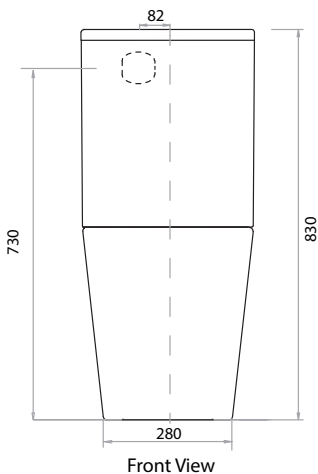

Linfa Wall Faced Suite

Product Code: PN760

The Linfa wall faced suite combines a classically simple design aesthetic with outstanding performance features. A compact, smooth sided wall faced pan complete with a slim soft close seat. The Linfa comes standard with PARISI's Easy Clean ceramic glaze and RIMLESS technology, which ensures maximum cleaning of the inner bowl is achieved.

Specifications

- Colour / Finish** — White / Gloss
- Material** — Vitreous china - Easy Clean
- P Trap** — 185mm height FFL
- S Trap** — 50-160mm using PN0030 supplied
- Var. Set Out** — Optional extra S trap 160-200mm (using collar adaptor PN0045, to be ordered separately)
- Water Inlet** — Back Inlet 730mm FFL
Bottom inlet - Left and right
- WELS** — 4 star rating 4.5/3L 3.4L avg flush
- W x D x H** — 365 x 610 x 830mm
- Seat** — Soft close, slim heavy grade, easy lift-off. UV resistant & antibacterial (Code: PN5760)
- Pan Rim** — Rimless
- Warranty** — 10 years warranty, 12 months warranty on seat
- Fixing Details** — Pan fixing brackets supplied