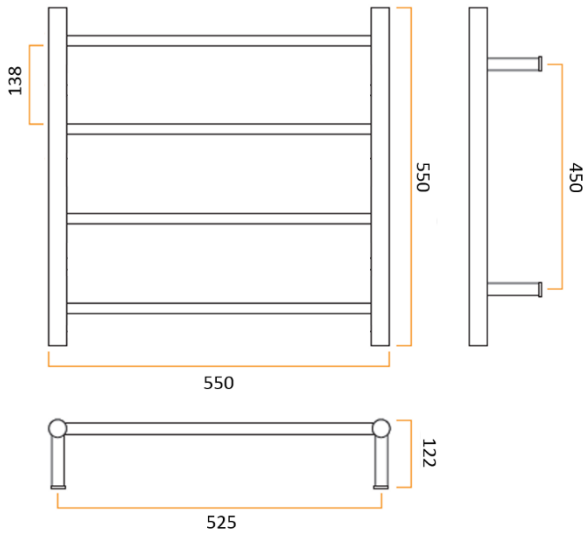

Thermorail Ladder Towel Rails 240V

Electric Heated Towel Rails for use in bathrooms

Stock Code	Finish	Size (mm)	Output (W)	No. of Bars
SR25MB	Matt Black	W550 x H550 x D122	41 Watts	4

PLEASE NOTE: Specifications are for information purposes only. Whilst every effort has been made to ensure the product specifications are accurate, due to continuing product development and improvement the specifications are subject to change. Specifications can be used to rough in and fit timber supports in the wall however we recommend no holes are drilled without having the product on site or verifying the details with the manufacturer. Thermogroup cannot be held liable or responsible for errors due to updated specifications.