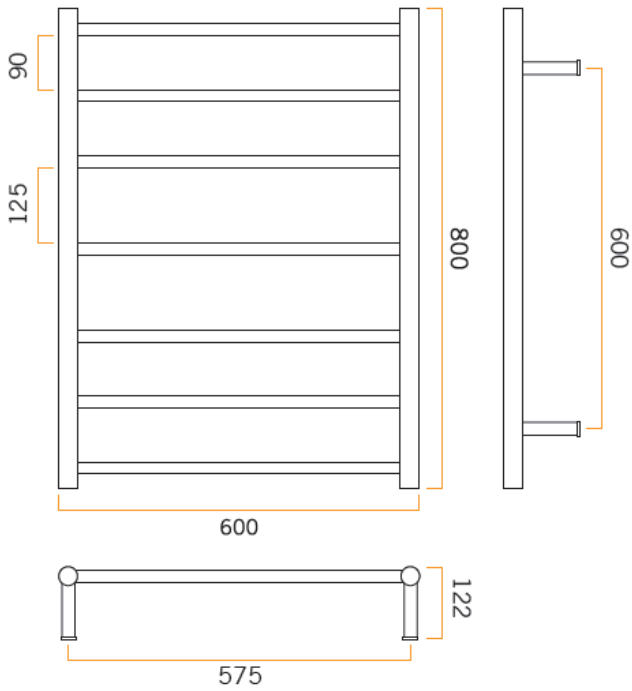

Thermorail Ladder Towel Rails 240V

Electric Heated Towel Rails for use in bathrooms

Stock Code	Finish	Size	Output	No. of Bars
SR44MGM	Gun Metal	W600 x H800 x D122	90 Watts	7

PLEASE NOTE: Specifications are for information purposes only. Whilst every effort has been made to ensure the product specifications are accurate, due to continuing product development and improvement the specifications are subject to change. Specifications can be used to rough in and fit timber supports in the wall however we recommend no holes are drilled without having the product on site or verifying the details with the manufacturer. Thermogroup cannot be held liable or responsible for errors due to updated specifications.