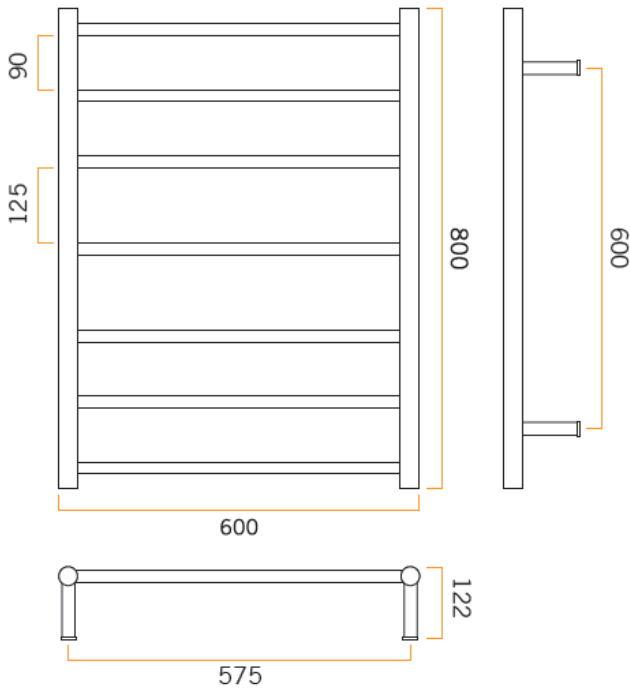

# Thermorail Ladder Towel Rails 240V

Electric Heated Towel Rails for use in bathrooms

Stock Code	Finish	Size	Output	No. of Bars
SR44MRG	Rose Gold	W600 x H800 x D122	90 Watts	7

**PLEASE NOTE:** Specifications are for information purposes only. Whilst every effort has been made to ensure the product specifications are accurate, due to continuing product development and improvement the specifications are subject to change. Specifications can be used to rough in and fit timber supports in the wall however we recommend no holes are drilled without having the product on site or verifying the details with the manufacturer. Thermogroup cannot be held liable or responsible for errors due to updated specifications.