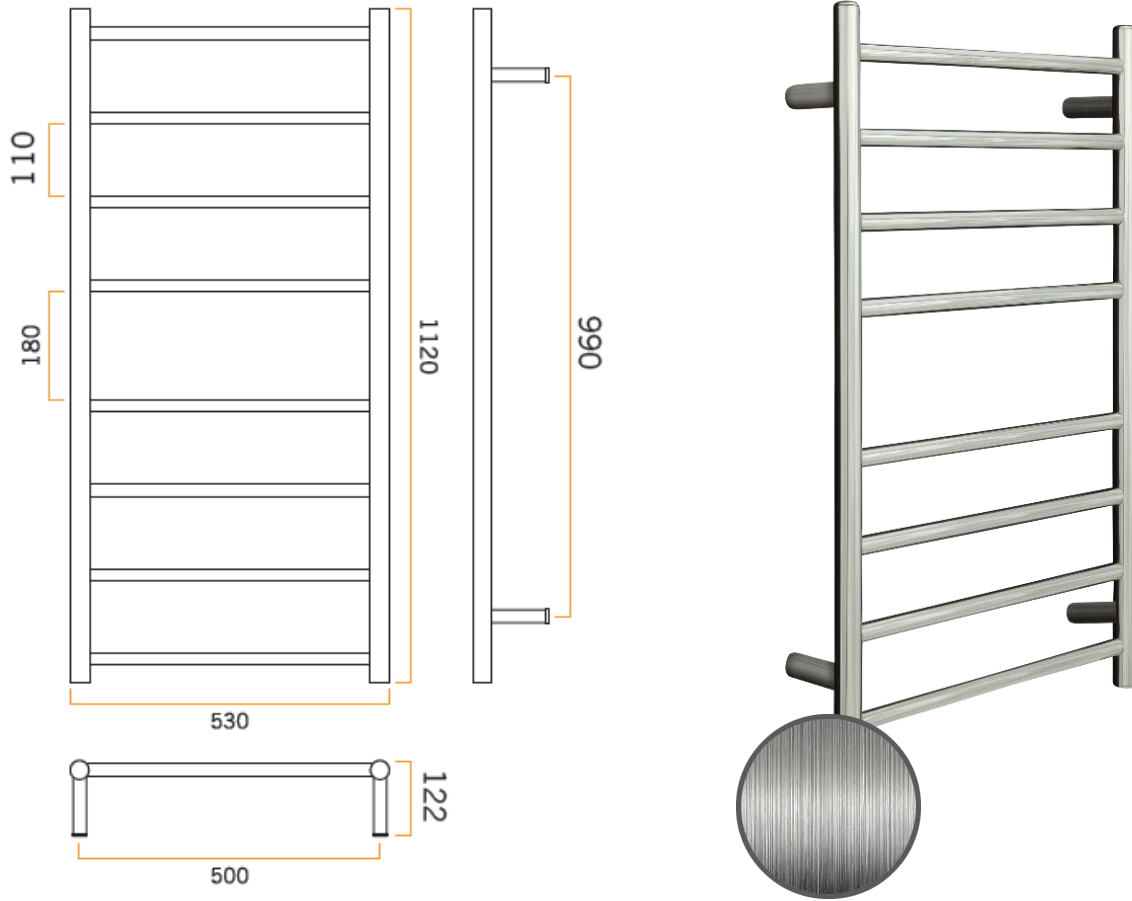

Thermorail Ladder Towel Rails 240V

Electric Heated Towel Rails for use in bathrooms

Stock Code	Finish	Size (mm)	Output (W)	No. of Bars
SRB27M	Brushed Stainless Steel	W530 x H1120 x D122	80 Watts	8

PLEASE NOTE: Specifications are for information purposes only. Whilst every effort has been made to ensure the product specifications are accurate, due to continuing product development and improvement the specifications are subject to change. Specifications can be used to rough in and fit timber supports in the wall however we recommend no holes are drilled without having the product on site or verifying the details with the manufacturer. Thermogroup cannot be held liable or responsible for errors due to updated specifications.