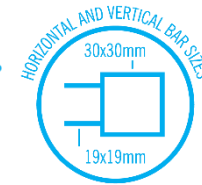

# Thermorail Ladder Towel Rails 240V

Electric Heated Towel Rails for use in bathrooms

Stock Code	Finish	Size (mm)	Output (W)	No. of Bars
SS88MB	Matt Black	W800 x H1160 x D120	153 Watts	10

**PLEASE NOTE:** Specifications are for information purposes only. Whilst every effort has been made to ensure the product specifications are accurate, due to continuing product development and improvement the specifications are subject to change. Specifications can be used to rough in and fit timber supports in the wall however we recommend no holes are drilled without having the product on site or verifying the details with the manufacturer. Thermogroup cannot be held liable or responsible for errors due to updated specifications.