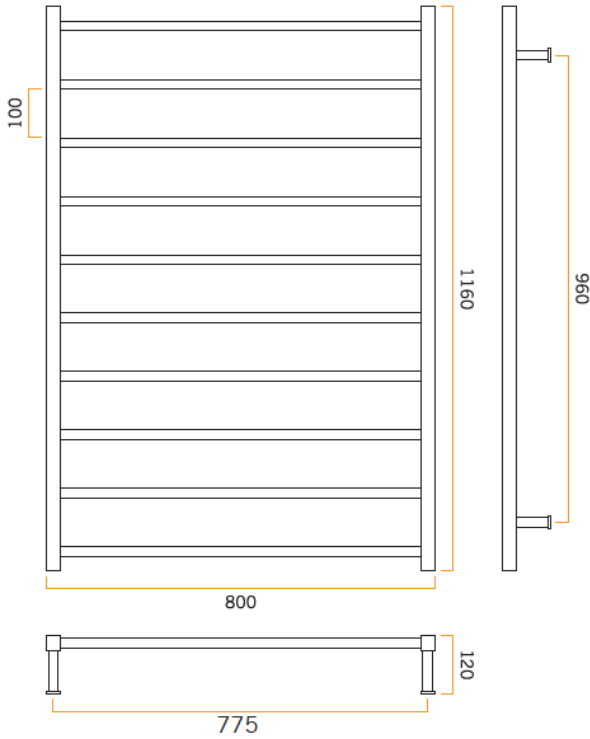

# Thermorail Ladder Towel Rails 240V

Electric Heated Towel Rails for use in bathrooms

Stock Code	Finish	Size (mm)	Output (W)	No. of Bars
SS88MB	Matt Black	W800 x H1160 x D120	153 Watts	10

**PLEASE NOTE:** Specifications are for information purposes only. Whilst every effort has been made to ensure the product specifications are accurate, due to continuing product development and improvement the specifications are subject to change. Specifications can be used to rough in and fit timber supports in the wall however we recommend no holes are drilled without having the product on site or verifying the details with the manufacturer. Thermogroup cannot be held liable or responsible for errors due to updated specifications.