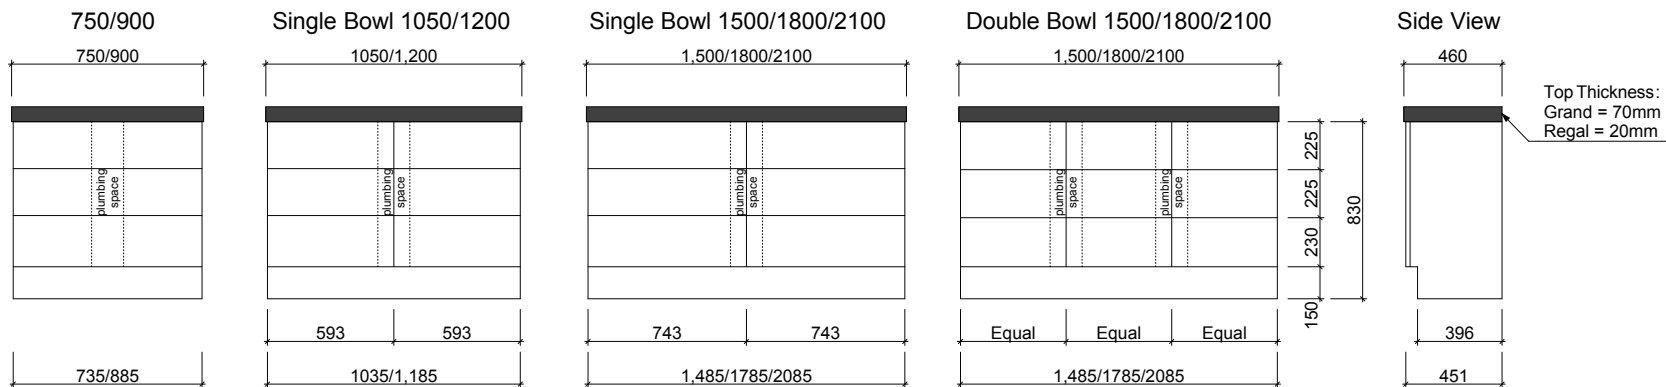

PAXTON

Wall Hung

Floor Standing

Waste size: Acrylic = 40mm, Ceramic = 32mm, Sculptured Marble = 32mm

Note: Where left or right hand options are available please specify or else cabinets will be supplied as per these drawings.

NOTE: All vanity top and basin sizes are nominal only. E & OE

Timberline