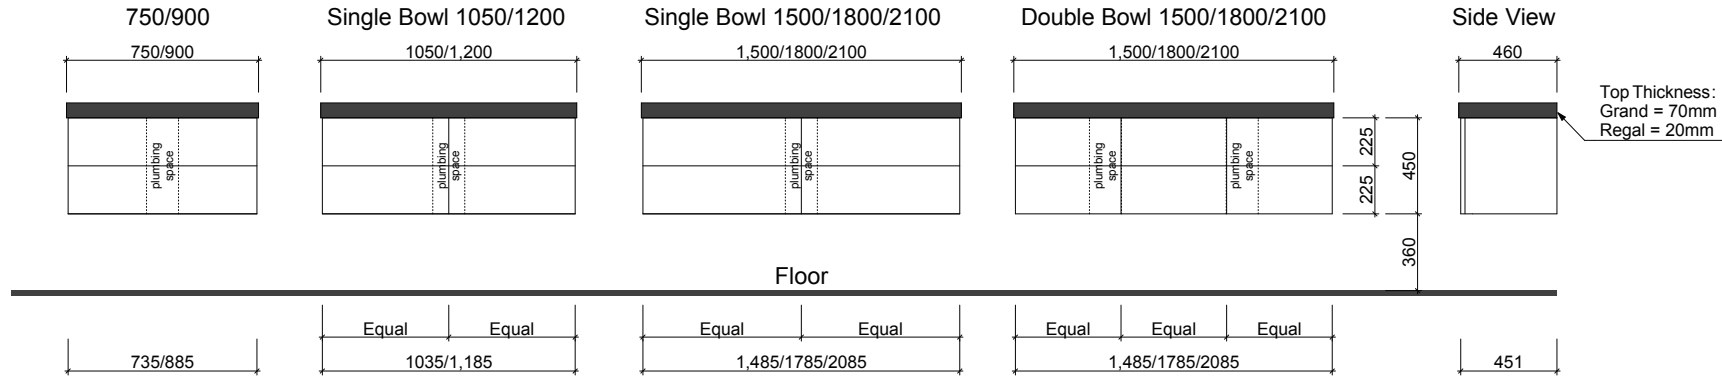

PAXTON

Wall Hung

Floor Standing

Waste size: Acrylic = 40mm, Ceramic = 32mm, Sculptured Marble = 32mm

Note: Where left or right hand options are available please specify or else cabinets will be supplied as per these drawings.

NOTE: All vanity top and basin sizes are nominal only. E & OE

Timberline