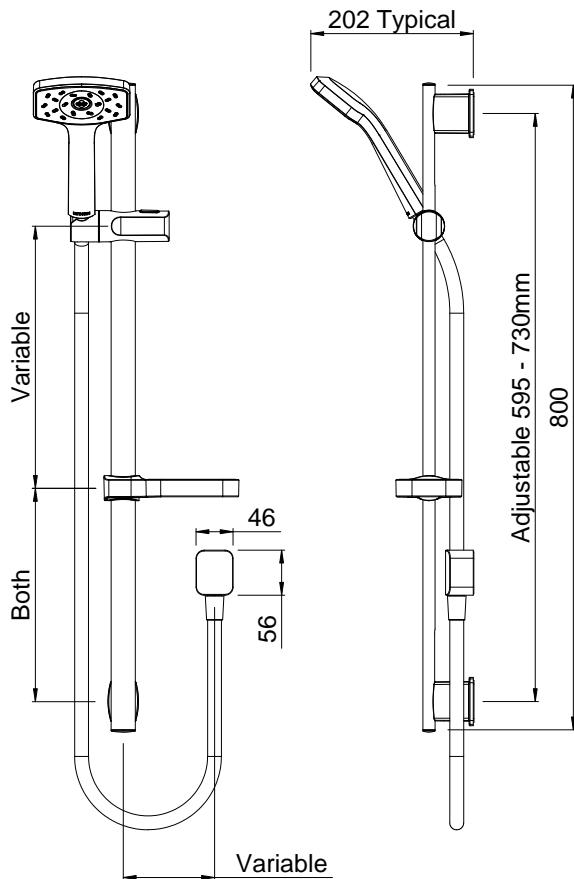

**WASRCPWHAU
WAIPORI SATINJET RAIL
SHOWER**

Satinjet®

Twist Free
Hose

FINISH: Chrome/White

FUNCTIONS: Satinjet®

MOUNTING METHOD: Adjustable mounting points

SUPPLY: Mains Pressure

CONNECTIONS: 1/2" BSP Female

WORKING PRESSURES: 150 - 500 kpa

OPERATING TEMPERATURE: Recommended 50°C*

*Refer AS/NZS 3500

- Features the revolutionary Satinjet® spray design. Twin jets of water collide into thousands of tiny droplets to deliver voluminous shower coverage
- Single function handset featuring Satinjet® spray
- Easy-to-clean faceplate
- High quality 800mm oval rail with adjustable mounting point
- Height adjustable handset holder with push button slider
- Stylish chrome soap dish and wall elbow included
- Strong and durable, SatinLux hose
- Stylish white faceplate colour