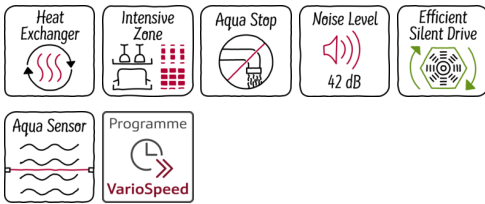

S425T80S0A

INTEGRATED 60 CM DISHWASHER, TALLTUB

COOKING PASSION SINCE 1877

Neff TallTUB Dishwasher: 15 place setting capacity, LED display, ultimate flexibility, with brilliant cleaning and drying results.

- ✓ 4 star energy & 5 star water rating: High energy efficiency and low water consumption.
- ✓ SuperSilence: Extremely low operating noise at only 42 dB(A), or just 40 dB(A) when using the ExtraQuiet program.
- ✓ MachineCare: Maintains the wash quality and reliability of your dishwasher throughout its lifetime, with indication reminder.
- ✓ FlexDrawer 3 cutlery drawer for even more flexibility: Provides extra loading flexibility and convenience for cutlery, cups, and large utensils.
- ✓ Chef70°: Neff specialty wash program for powerful cleaning and drying performance of pots and pans.

Features

Technical Data

Water consumption (l) : 12.0
Built-in / Free-standing : Built-in
Height of removable worktop (mm) : 865
Required niche size for installation (HxWxD) : 865-925 x 600 x 573
Depth with open door 90 degree (mm) : 1205
Adjustable feet : Yes - front only
Maximum adjustability feet (mm) : 60
Net weight (kg) : 45.399
Gross weight (kg) : 48.0
Connection Rating (W) : 2400
Current (A) : 10
Voltage (V) : 220-240
Frequency (Hz) : 50; 60
Length electrical supply cord (cm) : 175
Plug type : AU plug
Length inlet hose (cm) : 165
Length outlet hose (cm) : 190
EAN code : 4242004219439
Number of place settings : 15
Energy consumption (kWh) : 0.64
Reference programme : Eco
Total cycle time of reference programme (min) : 170
Noise level (dB) : 42
Installation typology : Built-in

Optional accessories

Z7710X0	inlet and outlet hose extension
Z7861X0	ACCESSORIES DISHWASHER
Z7863X1	Rack insert for stemware dishwasher
Z7870X0	Accessories dishwasher
Z7871X0	Silver polishing cassette
Z7880X0	Accessories dishwashers

4 242004 219439