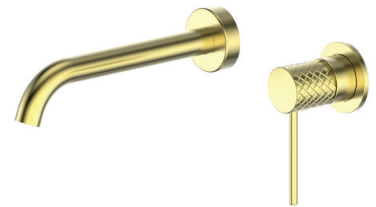

 | **GREENS**
where life meets water

www.greenstapware.com

TRANCE Pull-Down Sink Mixer

18312543 | T34652 | Brushed Stainless
18312546 | T34652(V) | Brushed Brass
18312547 | T34652(V) | Matte Black
18312549 | T34652(V) | Gun Metal
WELS 5 Stars 6.0L/M
Diamante Technology[®]
European Brass Cartridge
Swivel Spout

GREENS

where life meets water

www.greenstapware.com

Trance Pull-Down Sink Mixer
18312543 | T34652 | Brushed Stainless
18312546 | T34652(V) | Brushed Brass
18312547 | T34652(V) | Matte Black
18312549 | T34652(V) | Gun Metal
WELS 5 Stars 6.0L/M
Diamante Technology R
European Brass Cartridge
Swivel Spout

Trance Basin Mixer
18312550 | T34021(V) | Chrome
18312553 | T34021 | Brushed Stainless
18312556 | T34021(V) | Brushed Brass
18312557 | T34021(V) | Matte Black
18312559 | T34021(V) | Gun Metal
WELS 5 Star 6.0L/M | Fixed Spout
European Brass Cartridge

Trance Tower Basin Mixer
18312560 | T34020(V) | Chrome
18312563 | T34020 | Brushed Stainless
18312566 | T34020(V) | Brushed Brass
18312567 | T34020(V) | Matte Black
18312569 | T34020(V) | Gun Metal
WELS 5 Star 6.0L/M | Fixed Spout
European Brass Cartridge